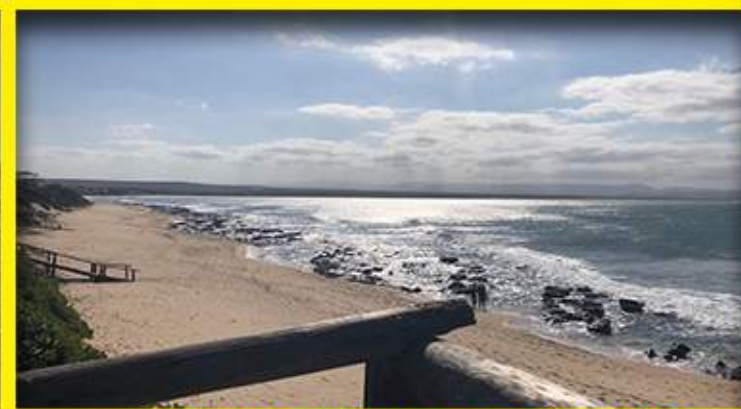

JBAY MISTERY TOUR (5 HOURS)
MINIMUM 2, MAXIMUM 6 PERSONS
@ R 500 PER PERSON.